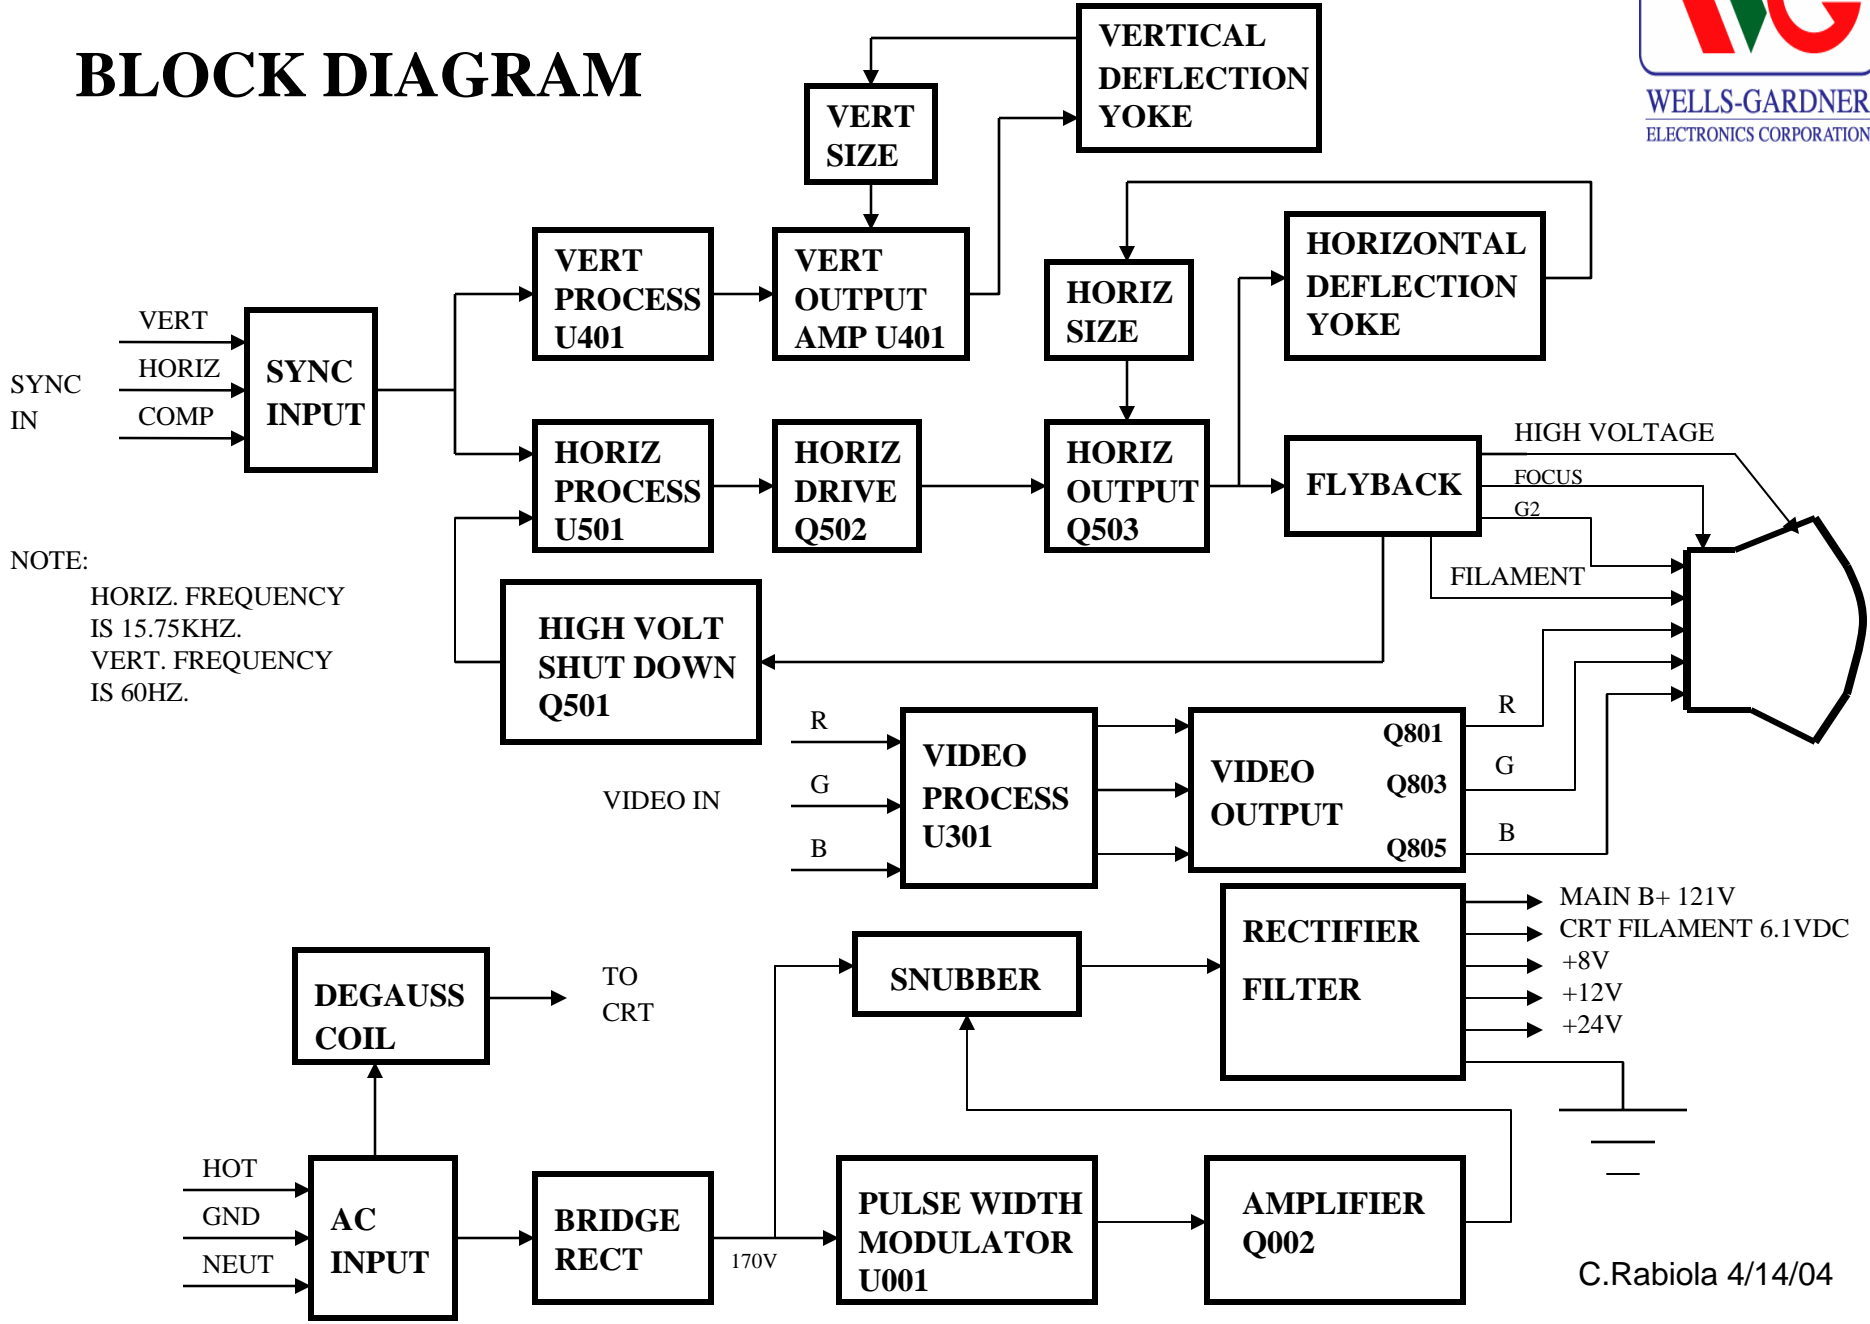

WELLS-GARDNER
ELECTRONICS CORPORATION

K7203 MONITOR BLOCK DIAGRAM

NOTE:
HORIZ. FREQUENCY IS 15.75KHZ.
VERT. FREQUENCY IS 60HZ.

C.Rabiola 4/14/04